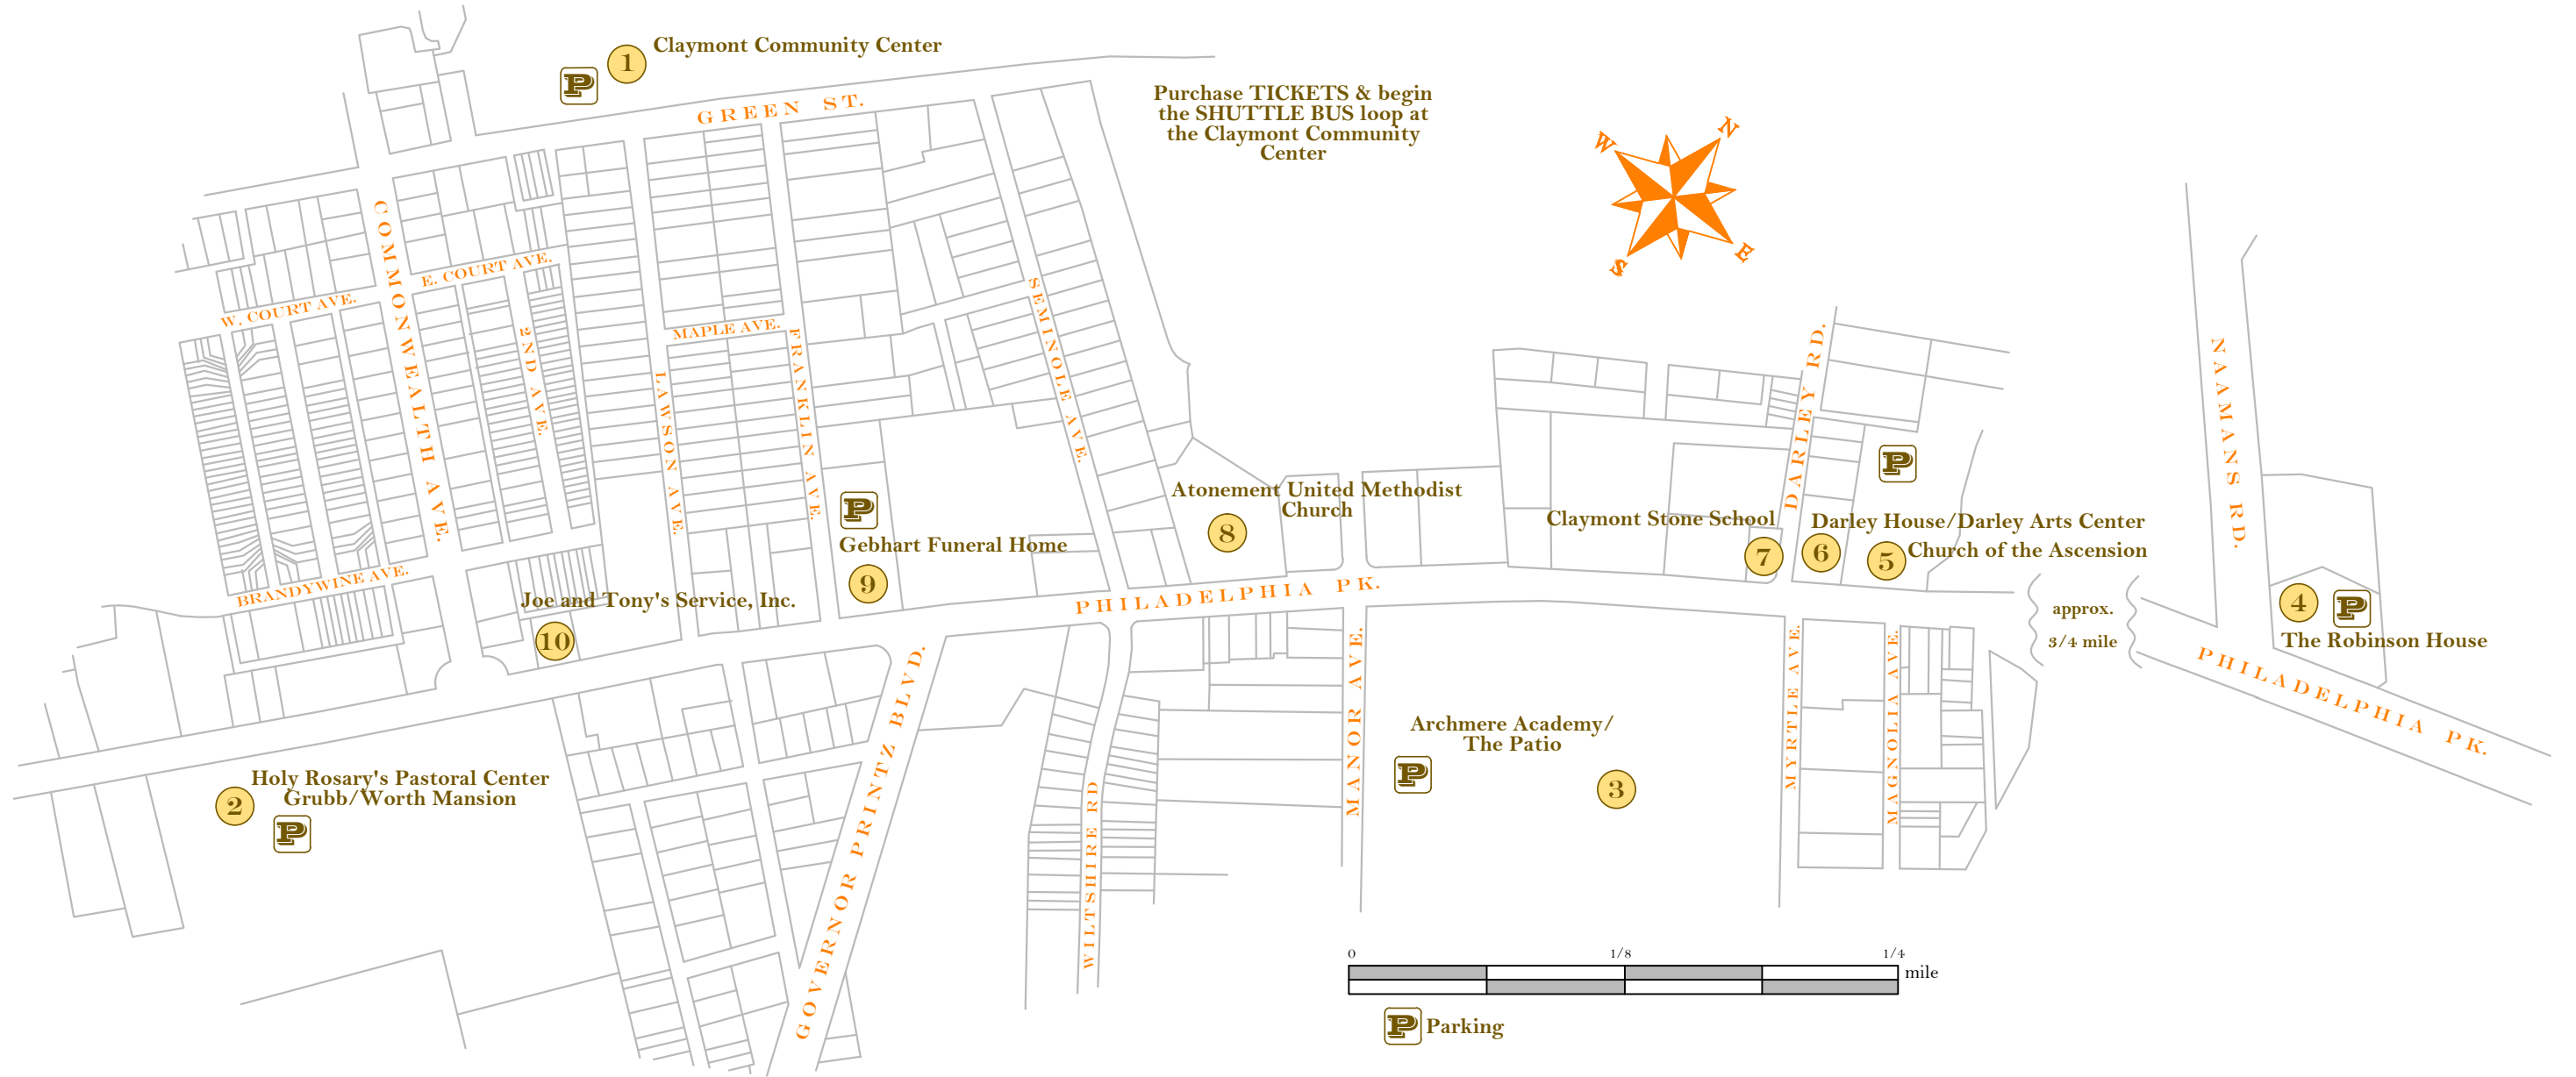

1 Claymont Community Center  
3301 Green Street

2 Holy Rosary's Pastoral Center  
Grubb/Worth Mansion  
3111 Philadelphia Pike

3 Archmere Academy/ The Patio  
3600 Philadelphia Pike

4 The Robinson House  
1 Naamans Road

5 Episcopal Church of the Ascension  
3717 Philadelphia Pike

6 Darley House/ Darley Arts Center  
3701 Philadelphia Pike

7 Claymont Stone School  
3611 Philadelphia Pike

8 Atonement United Methodist Church  
3519 Philadelphia Pike

9 Gebhart Funeral Home  
3401 Philadelphia Pike

10 Joe and Tony's Service, Inc.  
3209 Philadelphia Pike